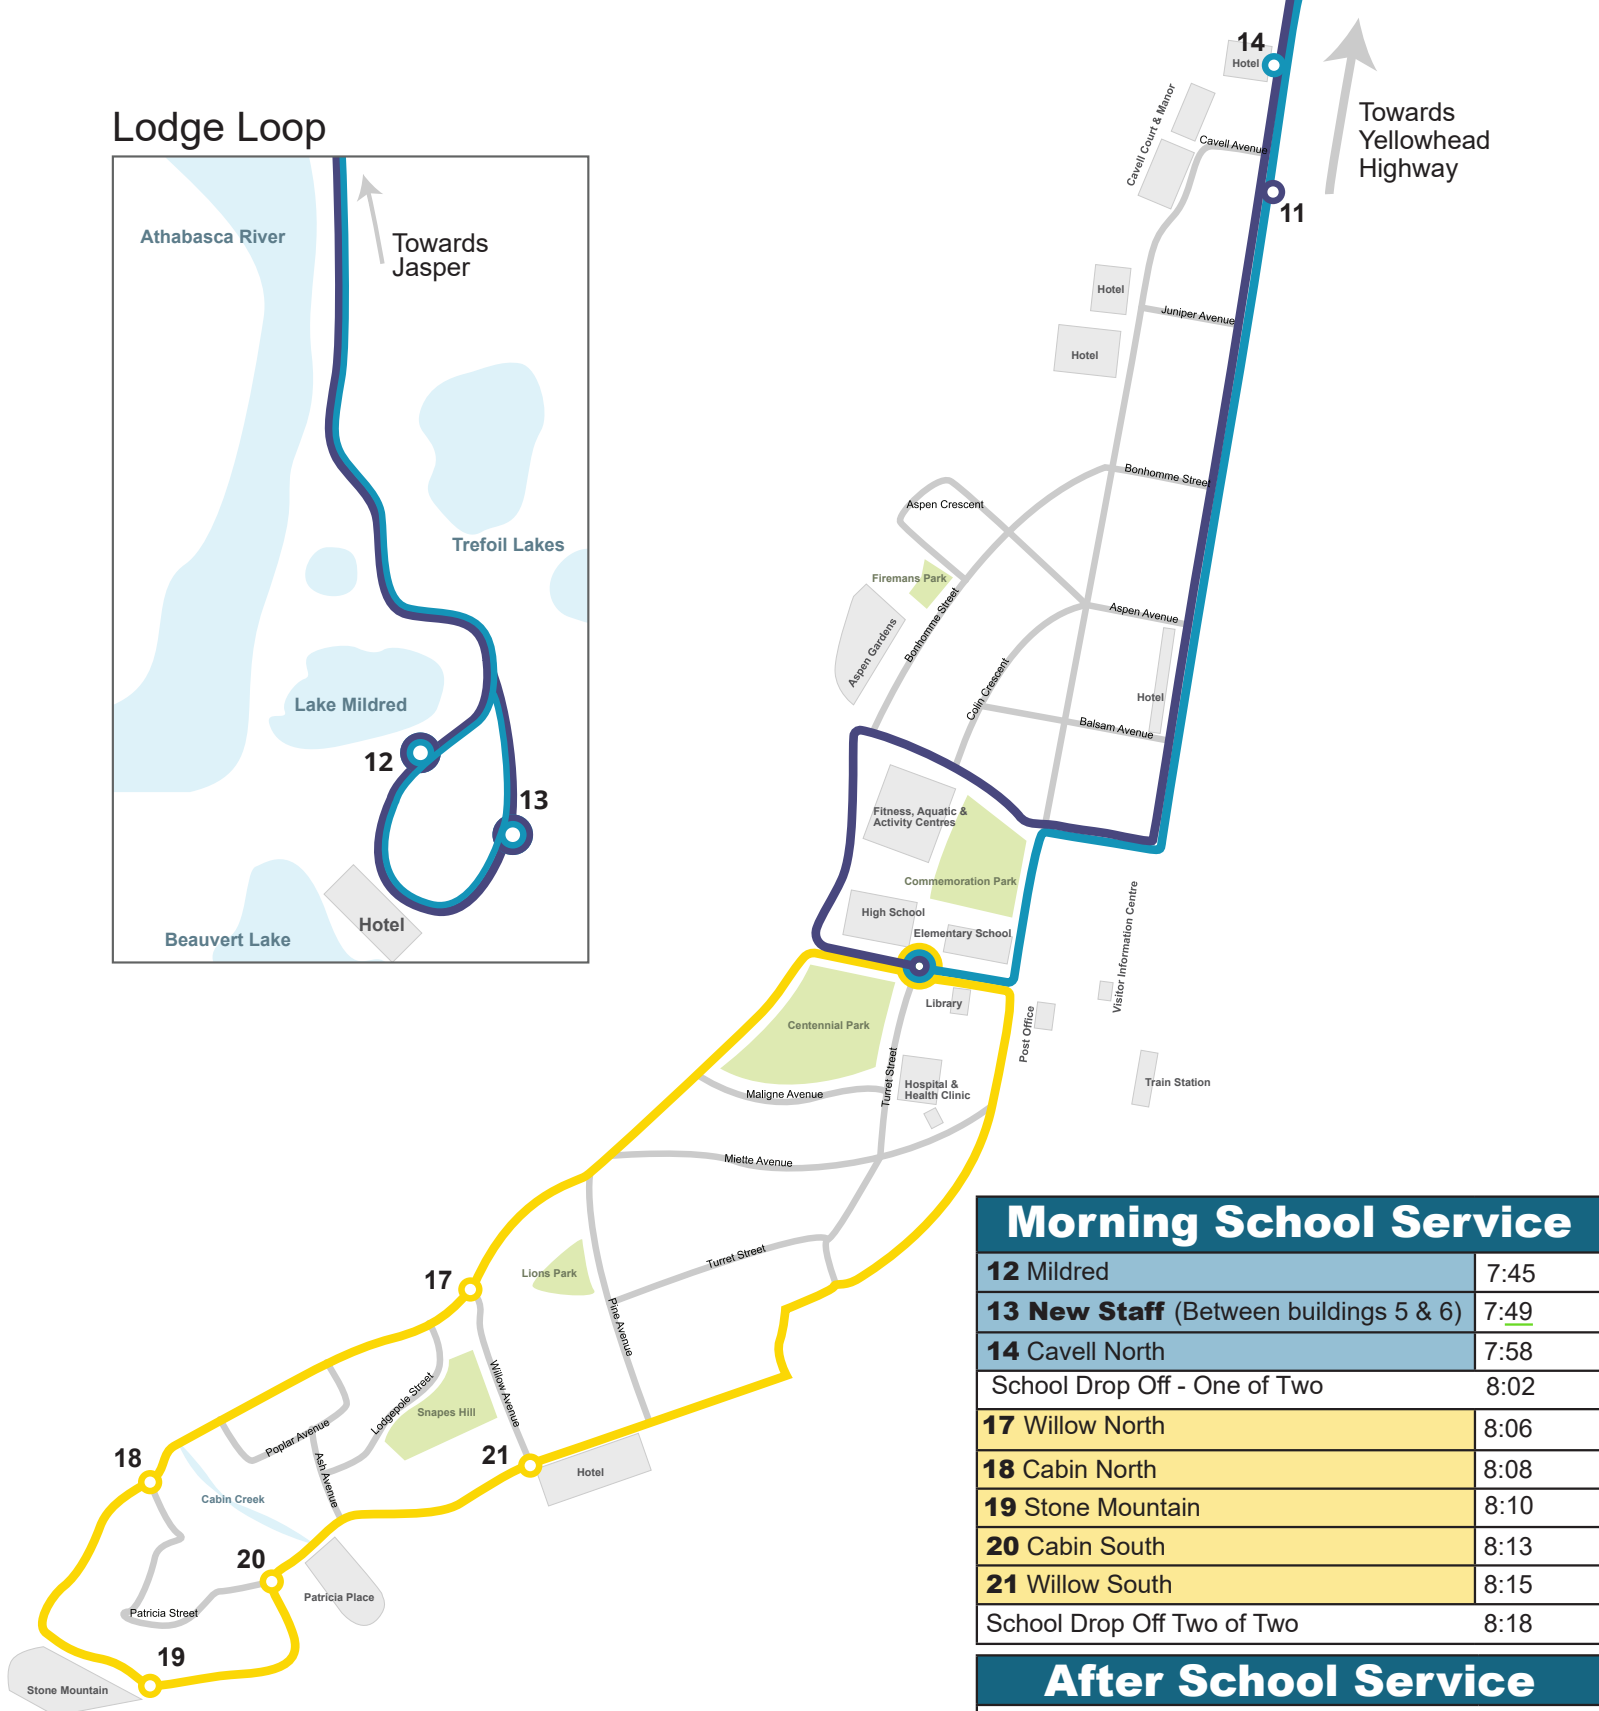

Lodge Loop

School Schedule STUDENTS ONLY

- Southwest School Loop
- AM Lodge School Route
- PM Lodge School Route

Morning School Service	
12 Mildred	7:45
13 New Staff (Between buildings 5 & 6)	7:49
14 Cavell North	7:58
School Drop Off - One of Two	8:02
17 Willow North	8:06
18 Cabin North	8:08
19 Stone Mountain	8:10
20 Cabin South	8:13
21 Willow South	8:15
School Drop Off Two of Two	8:18

After School Service	
School Pick Up One of Two	14:58
17 Willow North	15:02
18 Cabin North	15:04
19 Stone Mountain	15:06
20 Cabin South	15:09
21 Willow South	15:11
School Pick Up Two of Two	15:14
11 Cavell South	15:18
12 Mildred	15:28
13 New Staff (Between buildings 5 & 6)	15:32