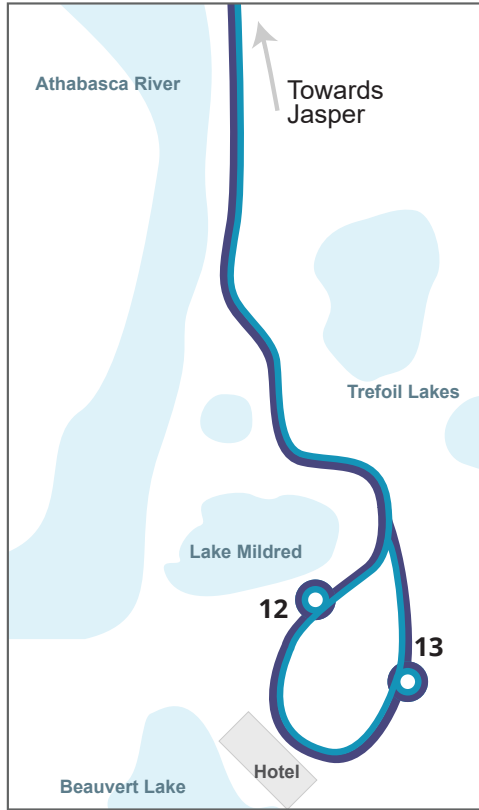

Lodge Loop

School Schedule STUDENTS ONLY

- Southwest School Loop
- AM Lodge School Route
- PM Lodge School Route

Morning School Service	
12 Mildred	7:45
13 New Staff (Between buildings 5 & 6)	7:49
14 Cavell North	7:58
School Drop Off - One of Two	8:02
17 Willow North	8:06
18 Cabin North	8:08
19 Stone Mountain	8:10
20 Cabin South	8:13
21 Willow South	8:15
School Drop Off Two of Two	8:18

After School Service	
School Pick Up One of Two	14:58
17 Willow North	15:02
18 Cabin North	15:04
19 Stone Mountain	15:06
20 Cabin South	15:09
21 Willow South	15:11
School Pick Up Two of Two	15:14
11 Cavell South	15:18
12 Mildred	15:28
13 New Staff (Between buildings 5 & 6)	15:32